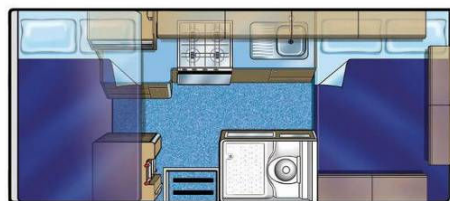

## 🌀 Spirit 4 (sleeps up to 4)

**comfy for 4, extra spacious for a couple!**

- sleeps up to 4 people but we know that couples love the extra space!
- two spacious double beds.
- automatic transmission
- ample storage including wardrobe & external locker.
- pressurised hot shower.
- microwave, gas cooker & grill.
- exterior awning (selected models)
- screen & DVD player

## ◆ Spirit 4 (sleeps up to 4)

booking code	4BM
capacity	4 adults
beds	luton 2.15m x 1.55m; rear 2.15m x 1.32m
seatbelts - driver's cab/ main cab	2/2
fridge/ freezer	80L
microwave	yes
gas stove	4 burner
sink	yes
hot/cold pressurised water	yes
shower	yes
toilet	yes
radio/CD/screen/DVD	yes (screen/DVD selected models)
power steering	yes
air conditioning - driver's cab/main cab	yes/No
heating - driver's cab/main cab	yes/240V
internal walk through access	yes
fresh water tank	85L
waste water tank	85L
transmission	automatic
baby/booster seat fittings	2 x child or booster seats can be fitted on the rear forward facing seats
engine specifications	2.2L diesel
fuel consumption (approx per 100kms)	14L
length	6.5m
width (excluding mirrors)	2.20m
height	3.40m
interior height	2.00m